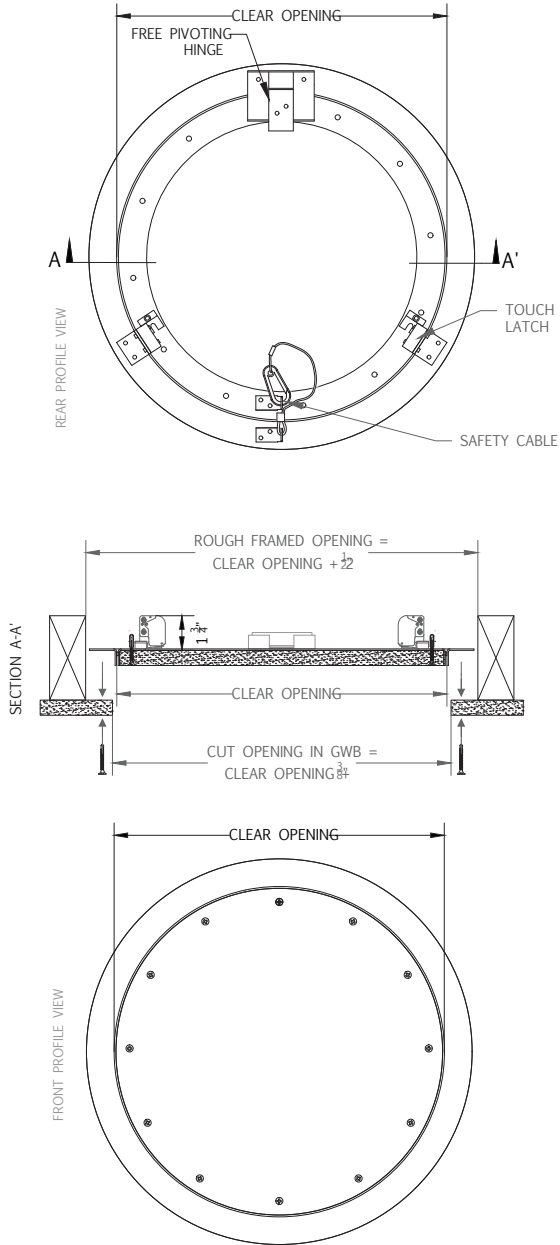

BAUCO Rondo

Circular Drywall Access Panel with rear-mount frame

STANDARD FEATURES

- Rear-mount frame
- For openings in 1/2" (12.7 mm) or 5/8" (15.9 mm) drywall ceilings
- Concealed aluminum frame, hardware and mechanical touch latch
- Factory installed moisture/ mold resistant drywall inlay
- Frame acts as finishing bead
- 1/16" perimeter gap
- Virtually invisible finishing
- Continuous perimeter gasket
- Fully removable door leaf
- Free-pivot hinge and safety cable

Standard Sizes

Available in three sizes 12", 16" and 24" diameter.

Access Panel Size Clear Opening		Weight
Inch (nominal)	mm (actual)	lbs
12"	300mm	3
16"	400mm	5
24"	600mm	12

BUY DIRECT from BAUCO for best pricing and shortest lead time.

Size

- 12" Diameter
- 16" Diameter
- 24" Diameter

Thickness

- 1/2"
- 5/8"

Latch Options

- (Standard) Mechanical Touch Latch
- Slotted Cam
- Torx Cam
- Keyed Lock

Inlay Options

- Acoustic Board
- Tile Backer
- Plaster Board (to bond with plaster veneer)
- Double Layer Drywall
- Plywood