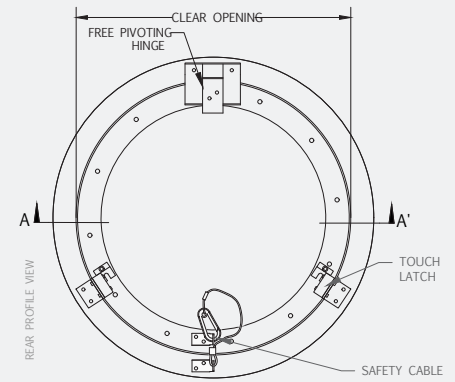

### Standard Sizes

| Access Panel Size<br>Clear Opening |             | Weight |
|------------------------------------|-------------|--------|
| Inch (nominal)                     | mm (actual) | lbs    |
| 12"                                | 300mm       | 3      |
| 16"                                | 400mm       | 5      |
| 24"                                | 600mm       | 12     |