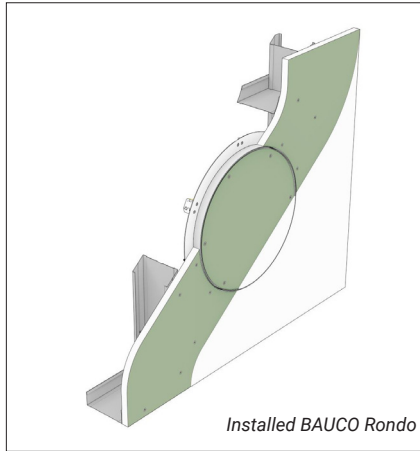

# BAUCO Rondo

Circular Drywall Access Panel with rear-mount frame

### APPLICATIONS

- Access openings in 1/2" (12.7 mm) or 5/8" (15.9 mm) drywall ceilings
- Cleanest finish possible required
- Three standard sizes and latch and inlay options
- Wide variety of surface finishes such as paint, wallpaper or facing materials such as tile and millwork (by others)
- Beneficial in designs with curvilinear elements
- Non-fire rated assemblies

### DESCRIPTION

- Rear-mount frame
- Concealed frame, hardware and latch
- Factory installed drywall inlay
- Frame acts as finishing bead
- Virtually invisible finishing
- 1/16" perimeter gap
- Fully removable door leaf
- Free-pivot hinge and safety cable

**Cut Opening in Drywall** = Clear OPENING Size + 3/8"

**Rough Framed Opening** = Clear OPENING Size + 2 1/2"

For detail, see submittal sheet.

Available in three sizes 12", 16" and 24" diameter.

**Call or email to connect.**