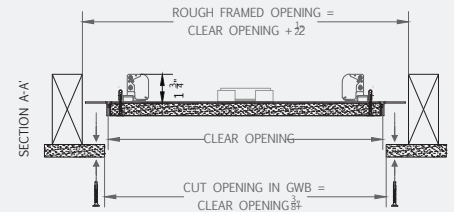

### Standard Sizes

| Access Panel Size<br>Clear Opening |             | Weight |
|------------------------------------|-------------|--------|
| Inch (nominal)                     | mm (actual) | lbs    |
| 12"                                | 300mm       | 3      |
| 16"                                | 400mm       | 5      |
| 24"                                | 600mm       | 12     |