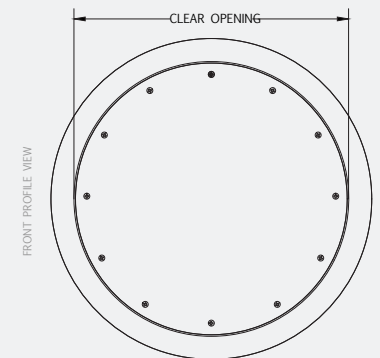

### Standard Sizes

| Access Panel Size<br>Clear Opening |             | Weight |
|------------------------------------|-------------|--------|
| Inch (nominal)                     | mm (actual) | lbs    |
| 12"                                | 300mm       | 3      |
| 16"                                | 400mm       | 5      |
| 24"                                | 600mm       | 12     |